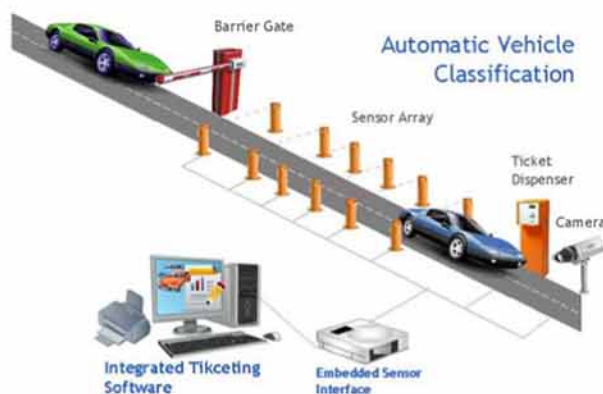

Our Products

Automatic Vehicle Classification

A system that is able to identify vehicle and classified according to the class of vehicle.

Before reaching the toll gate, vehicle will pass through sensors that will identify vehicle size, and the system will automatically calculate and classified the vehicle. When reaching the toll gate, the system automatically prints: vehicle classification, fare, time stamp, etc. All done automatically by system, without intervention of toll gate operator.

The system automatically consolidate every transaction to finance department in real time.

The system used by ferry ports authorities.

BASS® - Binary Advanced Shooting Simulator

BASS® is a fire arms training simulator for military and law enforcement. Design and developed specifically to meet requirements for military and law enforcement, accurate, robust and portable.

Scenario, target distance, ballistic formula, after practice analysis, etc, everything are build comply with military and law enforcement standard.

Safe and low cost, no ammo required, can be play single or multiplayer simultaneously since each weapon has own ID.

Practice weapons available for:

- Simulated weapon (air soft gun)
- Real weapon with recoil kit